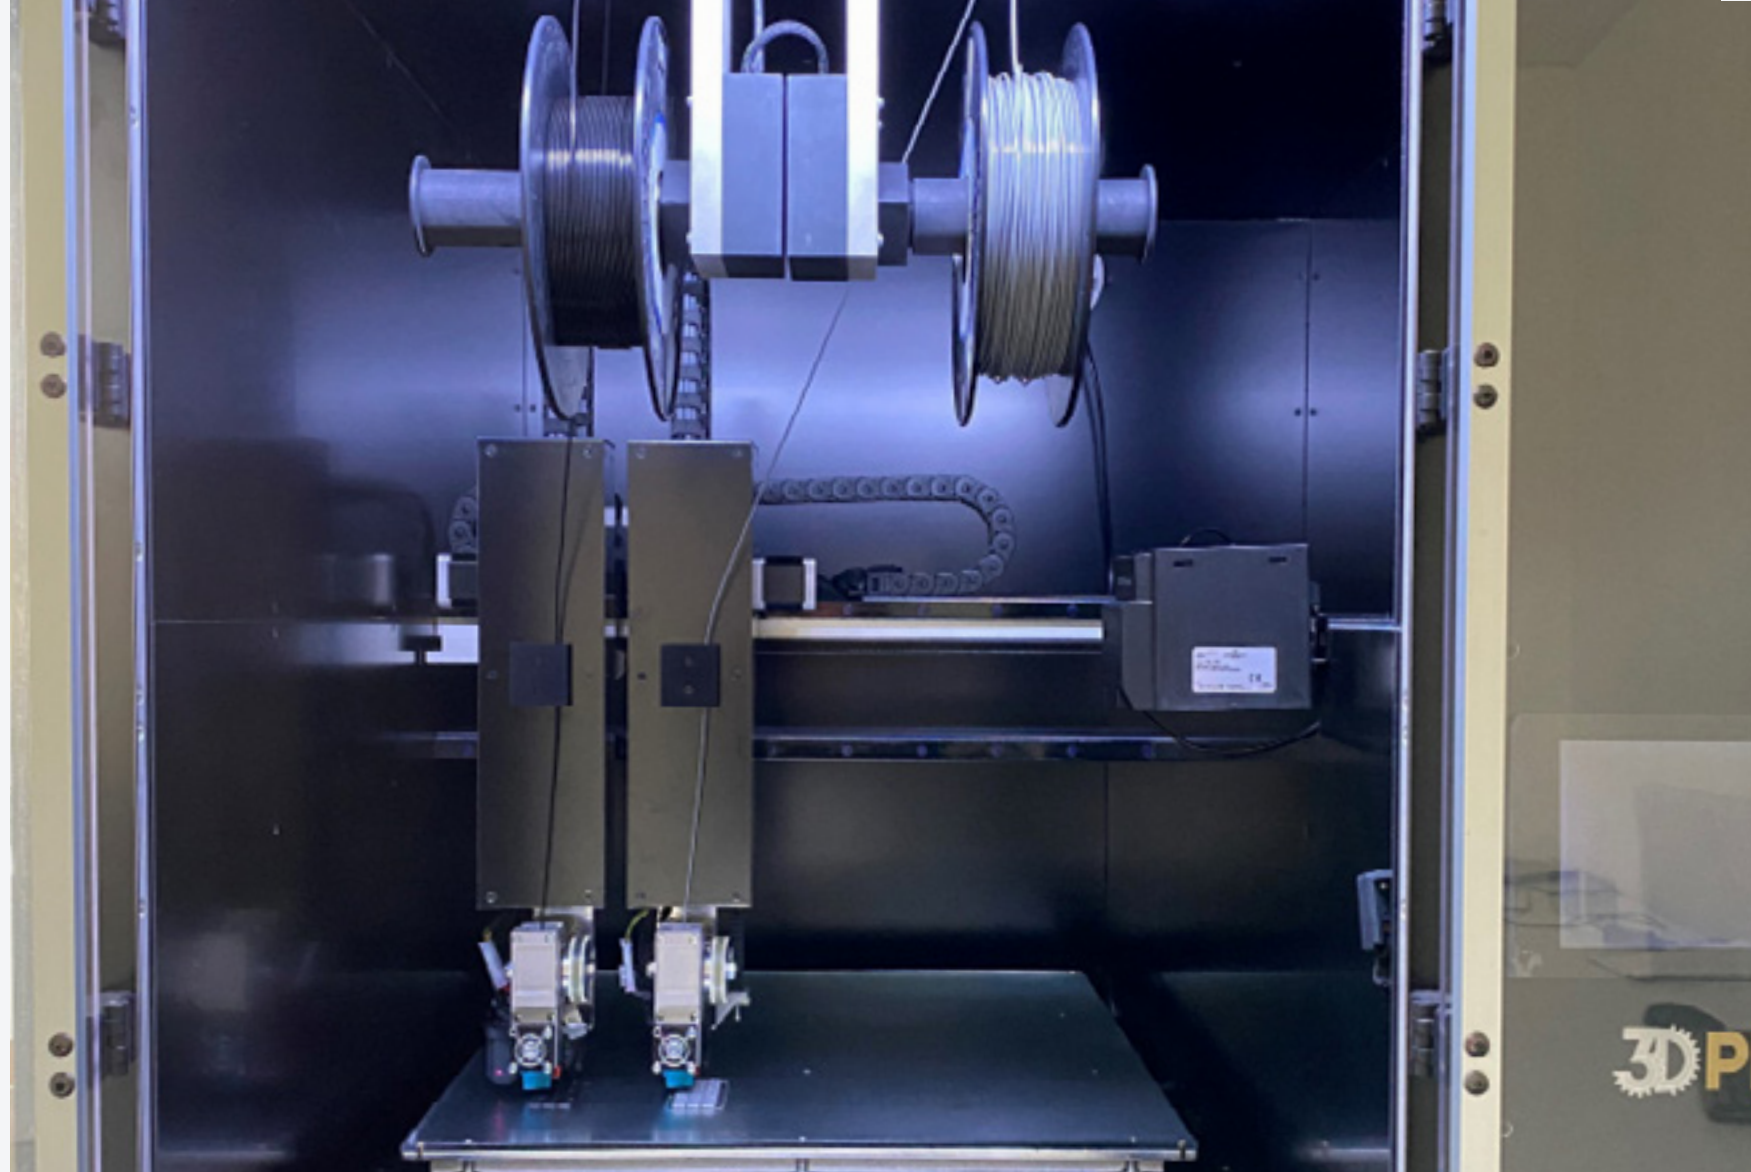

# WE LIGHT UP YOUR IDEAS

The versatility of the products, the capacity for industrialisation and the enterprising spirit that accompanies work in the company make **Metalarredo the perfect partner for the realisation of new ideas** thanks to meticulous control over the entire process of design and rapid prototyping also supported by 3D printers.